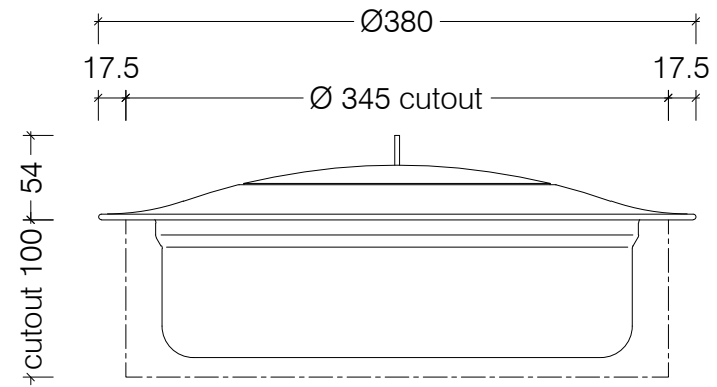

Top View

Front View

Side View

Ø380 Round Burner - Shallow Fuel Tank