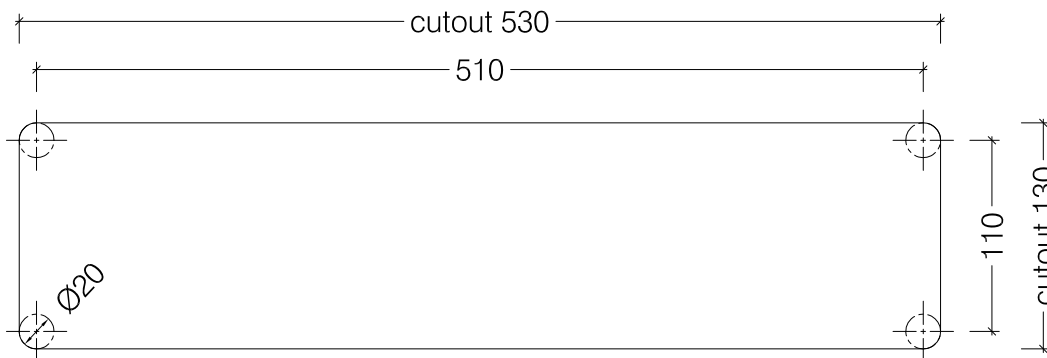

Top View

Front View

Side View

Cutout Size

New Slimline 500 Biofuel Burner

© This drawing is copyright and remains the property of Icon Fires
It may not be retained, copied or used without written consent.

ICON  FIRES