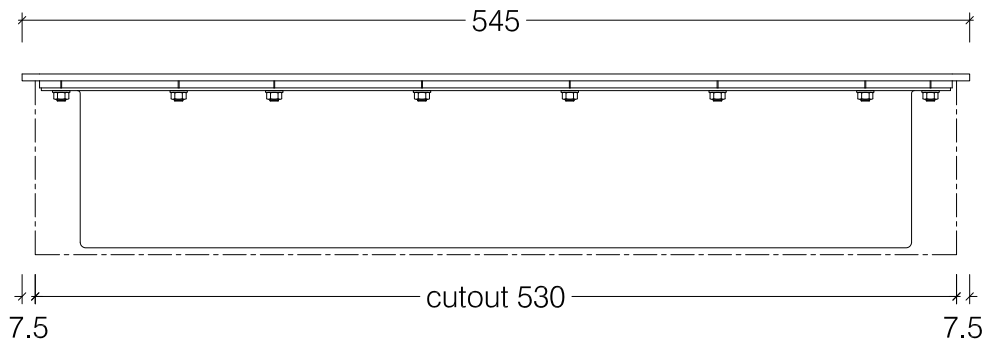

Top View

Front View

Side View

Cutout Size

New Slimline 500 Biofuel Burner

© This drawing is copyright and remains the property of Icon Fires
It may not be retained, copied or used without written consent.

ICON  FIRES