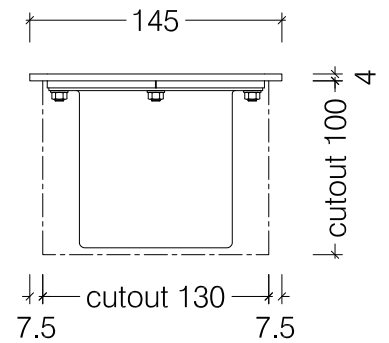

Top View

Front View

Side View

Cutout Size

New Slimline 500 Biofuel Burner

© This drawing is copyright and remains the property of Icon Fires
It may not be retained, copied or used without written consent.

ICON  FIRES